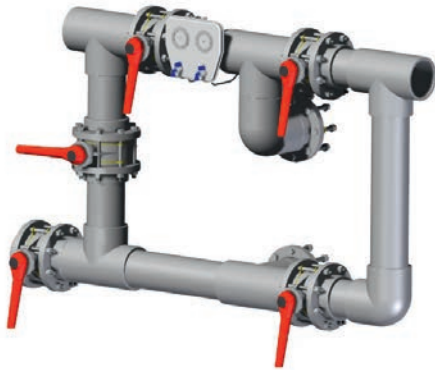

2 YEARS OF WARRANTY

Manual filter batteries unassembled

- Manual filter batteries are **fitted with five high-quality PCV butterfly valves** and a pressure gauge control panel.
- They are **delivered unassembled**
- **Possibility to install in right hand or left hand easy guide installation included**
- For multi-filter batteries (pneumatic or electric), please contact us.

Connection (mm)	Filter Reference 2.5 and 4 bar	Filter Reference 6 bar
63	HCB634UN	HCB636UN
75	HCB754UN	HCB756UN
90	HCB904UN	HCB906UN
110	HCB1104UN	HCB1106UN
125	HCB1254UN	HCB1256UN
140	HCB1404UN	HCB1406UN
160	HCB1604UN	HCB1606UN
200	HCB2004UN	HCB2006UN
225	HCB2254UN	HCB2256UN
250	HCB2504UN	HCB2506UN

Assembled batteries available under request.

All unassembled batteries include:

- Fitting/ Pipes/ 5 Pvc valves / Manometer panel / Clamps connections: 110 mm up to 250 mm
- Easy - Glue Guide structure - right hand or left hand.

Rod

RODS

Ref	Support height (mm)
25901000000	2000

kit of 2 units

Clamp

Pvc valve

HILTI - CLAMPS:

Ref	Diameter (mm) for battery
259007500000	75
259009000000	90
259011000000	110
259012500000	125
259014000000	140
259016000000	160
259020000000	200
259022500000	225
259025000000	250